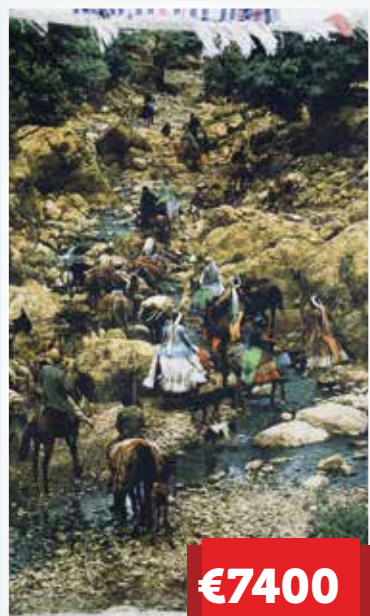

IRAN GHOM 100% SOIE
31,800€ (146x0,99)

€4800

IRAN GHOM 100% SOIE
12,000€ (200x0,70)

€980

KASHMIR SOIE
4000€ (150x0,90)

€7400

IRAN TABRIZ
18,500€ (150x100)

€6800