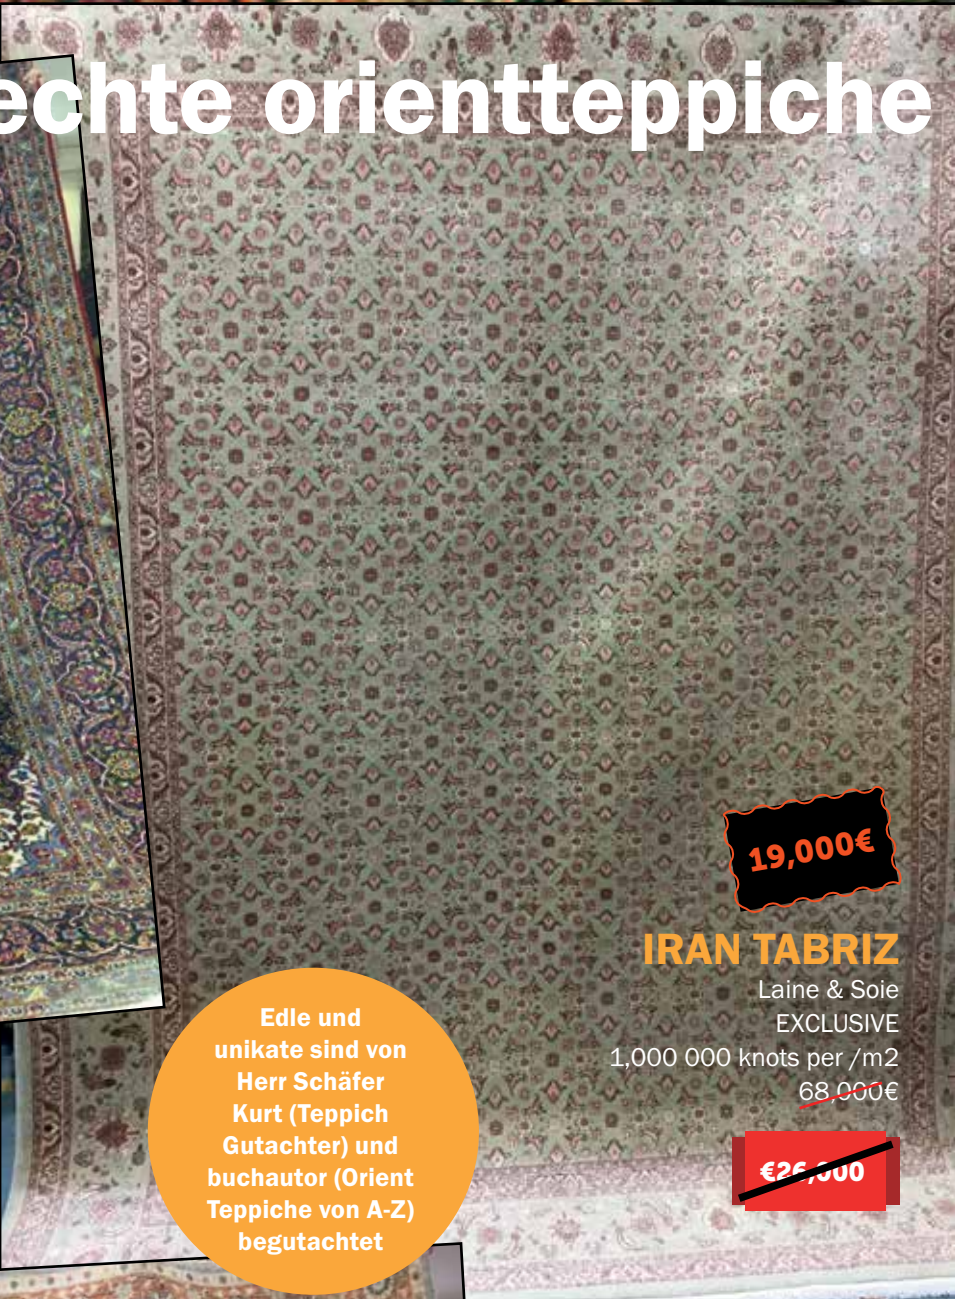

19,000€

IRAN TABRIZ

Laine & Soie
EXCLUSIVE
1,000 000 knots per /m2
~~68.000€~~

~~€26,000~~

Edle und unikate sind von Herr Schäfer Kurt (Teppich Gutachter) und buchautor (Orient Teppiche von A-Z) begutachtet