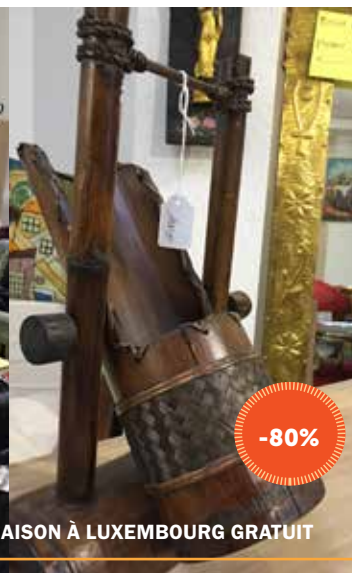

5900€

~~€7500~~

IRAN KILIM OLD

~~9700€~~ (2,5x1,5)

790€

~~€990~~

IRAN MOOD

~~9500€~~ (3 x 1.12)

390€

~~€450~~

KURD KILIM

~~1200€~~ (2x1)

Soldes, destockage plus vite que le tram

€495

-80%

-80%