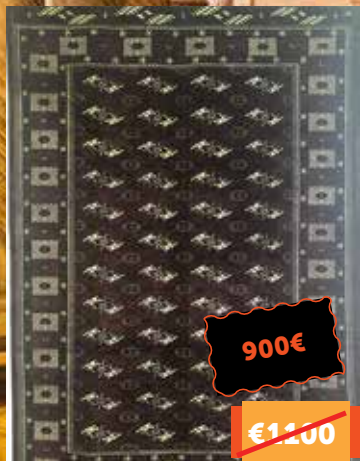

€900

IRAN SAROUGH
~~2500€~~ (1,42x0,67)

1900€

~~€2200~~

IIINDO SAROUGH
(3 x 2)

900€

~~€1100~~

IRAN TORKMAN
(3 x 2)